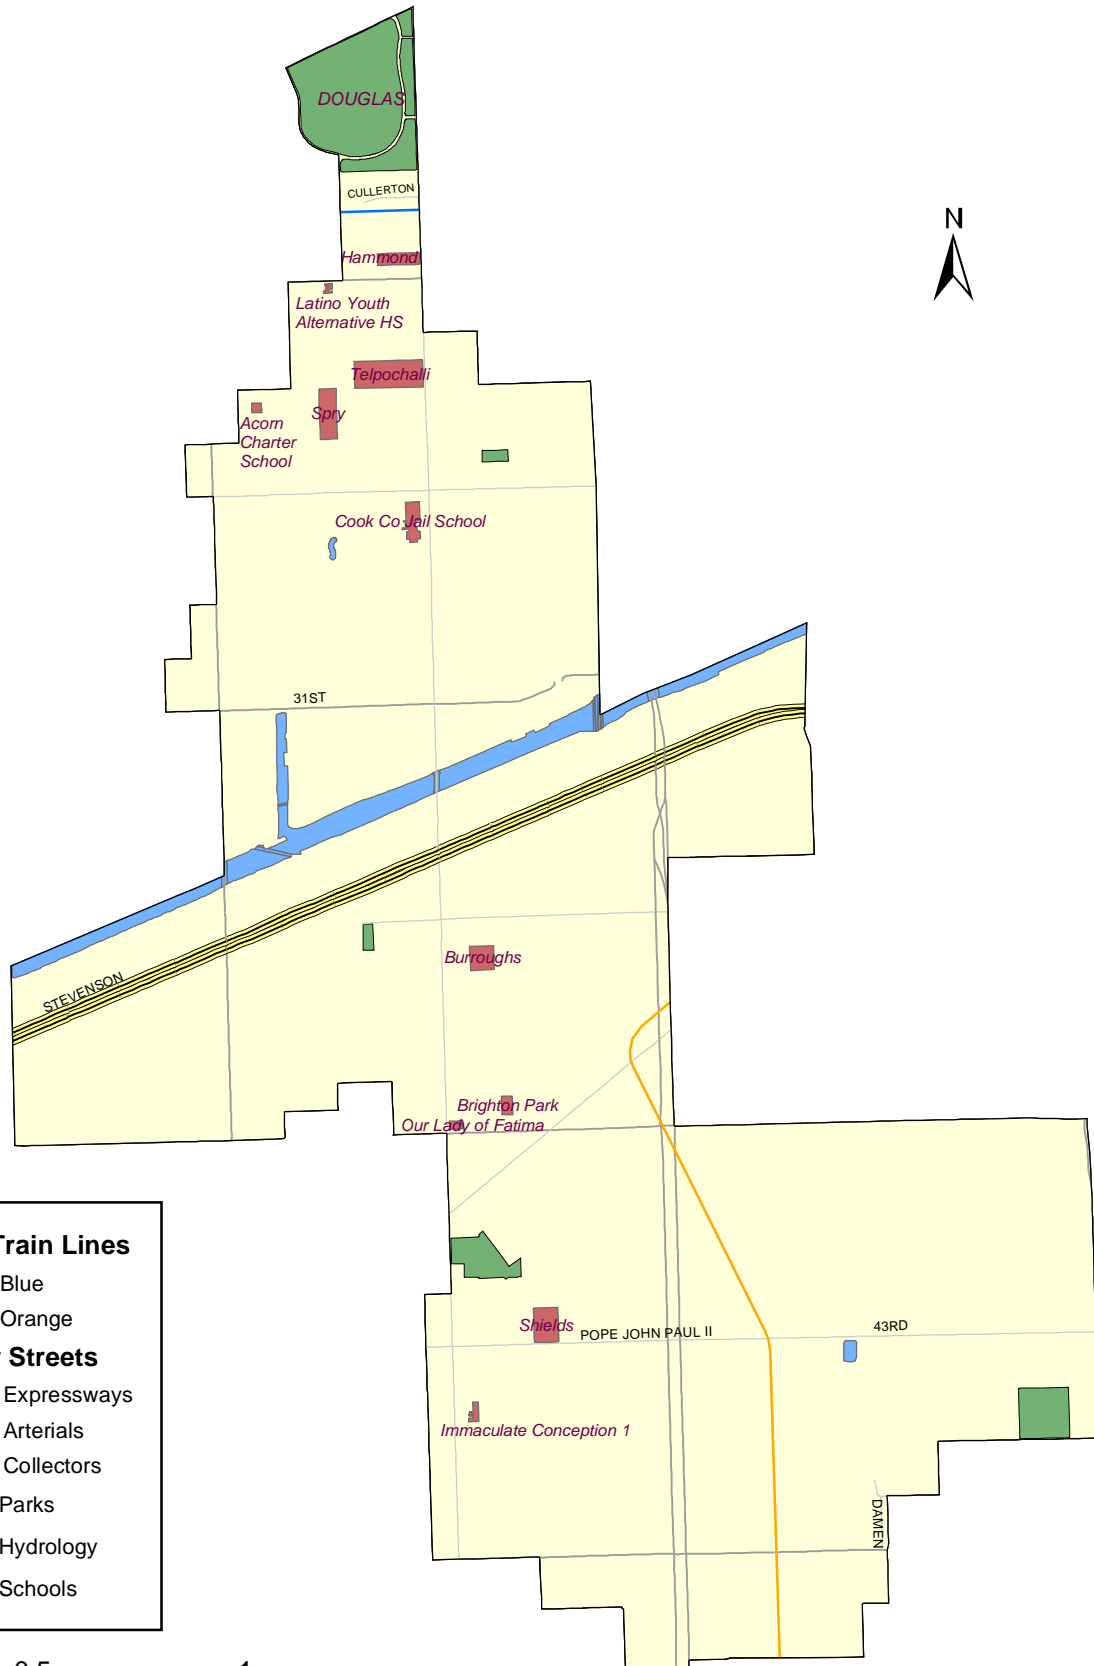

City of Chicago
Richard M. Daley, Mayor

City of Chicago 12th Ward

CTA Train Lines

- Blue
- Orange

Major Streets

- Expressways
- Arterials
- Collectors

Parks

- Parks

Hydrology

- Hydrology

Schools

- Schools

0 0.5 1 Miles